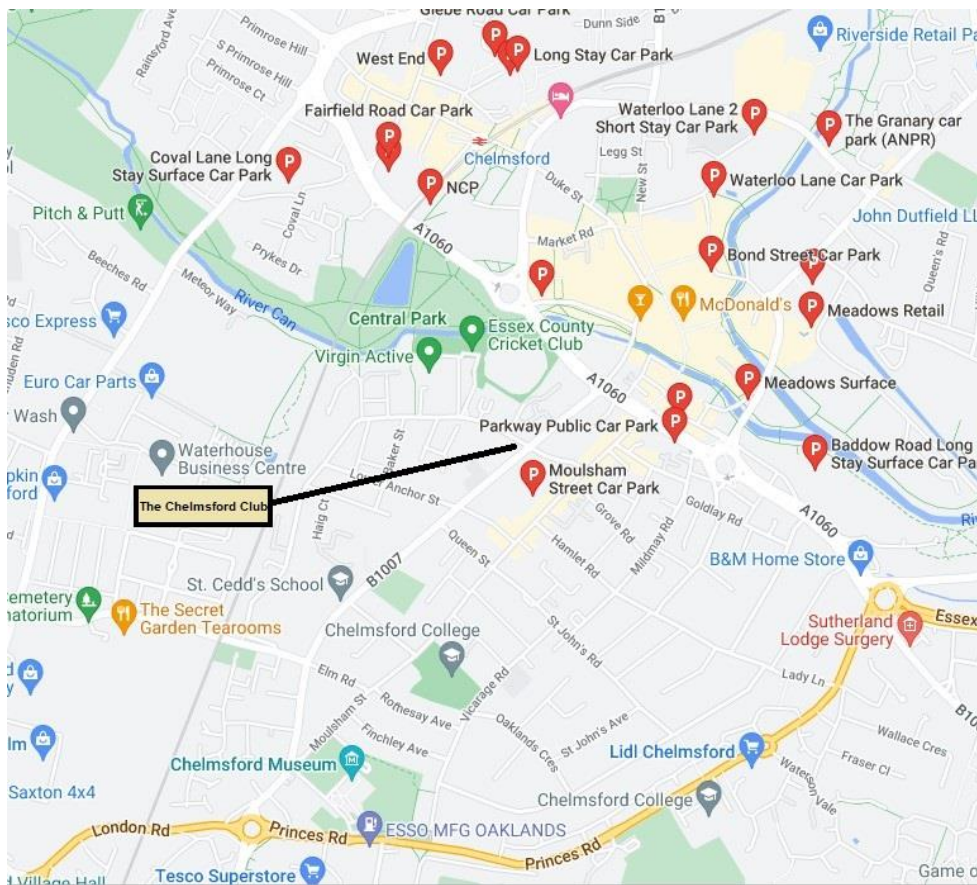

If you have a guest, we encourage you to direct them to one of the many car parks locally, listed below are the nearest. Unfortunately, parking in the car park by the MOT station and private residences is not available.

The best and local car parks are to be found here;

- Moulsham Street Car Park - Open 24 hours
- Essex Cricket Ground - Open 24 hours
- Parkway Public Car Park - Open 24 hours
- Station Car Parks - Open 24 hours